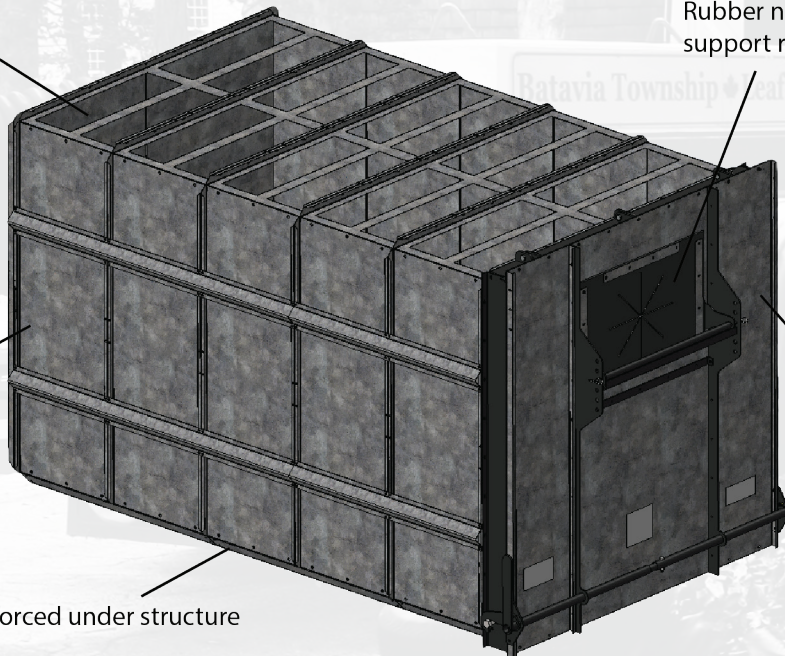

The Titan Knock Down Leaf Box has a modular, lightweight design and is easy to assemble. Shipped LTL to your door in kit form, you won't pay expensive flatbed charges. The slip-in design installs in a dump body or flat bed, and adapts to most any leaf collection unit. Built with what you need and nothing more, the KDLB10 is constructed of 16 ga. pre-galvanized panels, with a heavy gauge reinforced under structure and rear door frame which has a

manual latch and is operated from the driver's side, keeping the operator out of harm's way of oncoming traffic. Other features include integral honeycomb air vents on the roof panels; side stiffener members for use as tie downs and lifting; separate door lifting eye and (3) 1" pins with offset hinges for the door hinges; short floor designed for body over hang; rubber nozzle seal and nozzle support roller.

2' Extension Kit options available

16 ga. pre-galvanized panels

Rubber nozzle seal and nozzle support roller

Rear door frame with manual latch operated from driver's side

SPECIFICATIONS

Empty Weight:	1,400 lbs
Collection Capacity:	14.5 cubic yards
Length:	126 inches
Width:	72 inches
Height:	75 inches