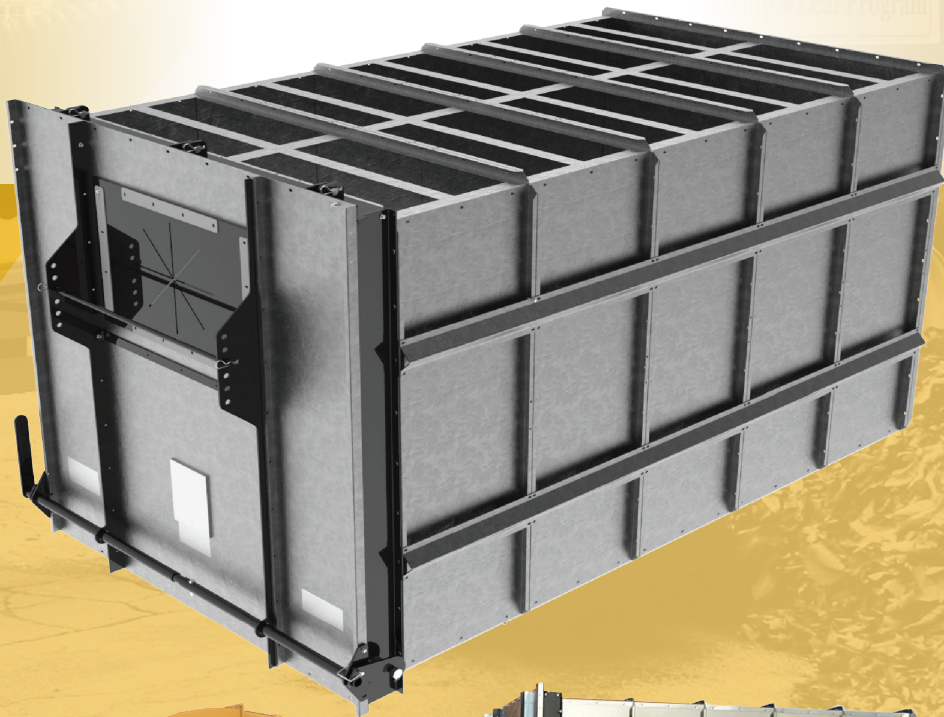

# TITAN LEAF LOCKER

## EQUIPMENT FEATURES:

- 10 ft length
- Inside dimensions are 126" long, 72" wide and 75" high
- 14.5 cubic yard capacity
- 16 ga. pre-galvanized panel construction.
- Integral honeycomb air vents on roof panels
- Door hinge: (3) 1" pins with offset hinges
- Shipped LTL to your door in kit form
- Manual door release operated from driver side

**Titan** LEAF LOCKER™

**HGACBuy**

Sourcewell   
Awarded Contract

The Titan Knock Down Leaf Box has a modular, lightweight design and is easy to assemble. Shipped LTL to your door in kit form, you won't pay expensive flatbed charges. The slip-in design installs in a dump body or flat bed, and adapts to most any leaf collection unit. Built with what you need and nothing more, the KDLB10 is constructed of 16 ga. pre-galvanized panels, with a heavy gauge reinforced under structure and rear door frame which has a

#### SPECIFICATIONS

<b>Empty Weight:</b>	1,400 lbs
<b>Collection Capacity:</b>	14.5 cubic yards
<b>Length:</b>	126 inches
<b>Width:</b>	72 inches
<b>Height:</b>	75 inches

**Save shipping costs with the KDLB10 - shipped LTL to your door in kit form so you won't pay expensive flatbed charges. Simply put the box together when it arrives.**