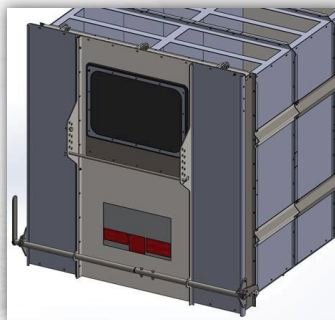

## EQUIPMENT FEATURES:

- 10 ft length
- Inside dimensions are 126" long, 72" wide and 75" high
- 14.5 cubic yard capacity
- 16 ga. pre-galvanized panel construction.
- Integral honeycomb air vents on roof panels
- Door hinge: (3) 1" pins with offset hinges
- Shipped LTL to your door in kit form
- Manual door release operated from driver side

manual latch and is operated from the driver's side, keeping the operator out of harm's way of oncoming traffic. Other features include integral honeycomb air vents on the roof panels; side stiffener members for use as tie downs and lifting; separate door lifting eye and (3) 1" pins with offset hinges for the door hinges; short floor designed for body over hang; rubber nozzle seal and nozzle support roller.

### 2' Extension Kit options available

Honeycomb air vents on roof panels

16 ga. pre-galvanized panels

Reinforced under structure

Rubber nozzle seal and nozzle support roller

Rear door frame with manual latch operated from driver's side

#### SPECIFICATIONS

<b>Empty Weight:</b>	1,400 lbs
<b>Collection Capacity:</b>	14.5 cubic yards
<b>Length:</b>	126 inches
<b>Width:</b>	72 inches
<b>Height:</b>	75 inches

**Save shipping costs with the KDLB10 - shipped LTL to your door in kit form so you won't pay expensive flatbed charges. Simply put the box together when it arrives.**